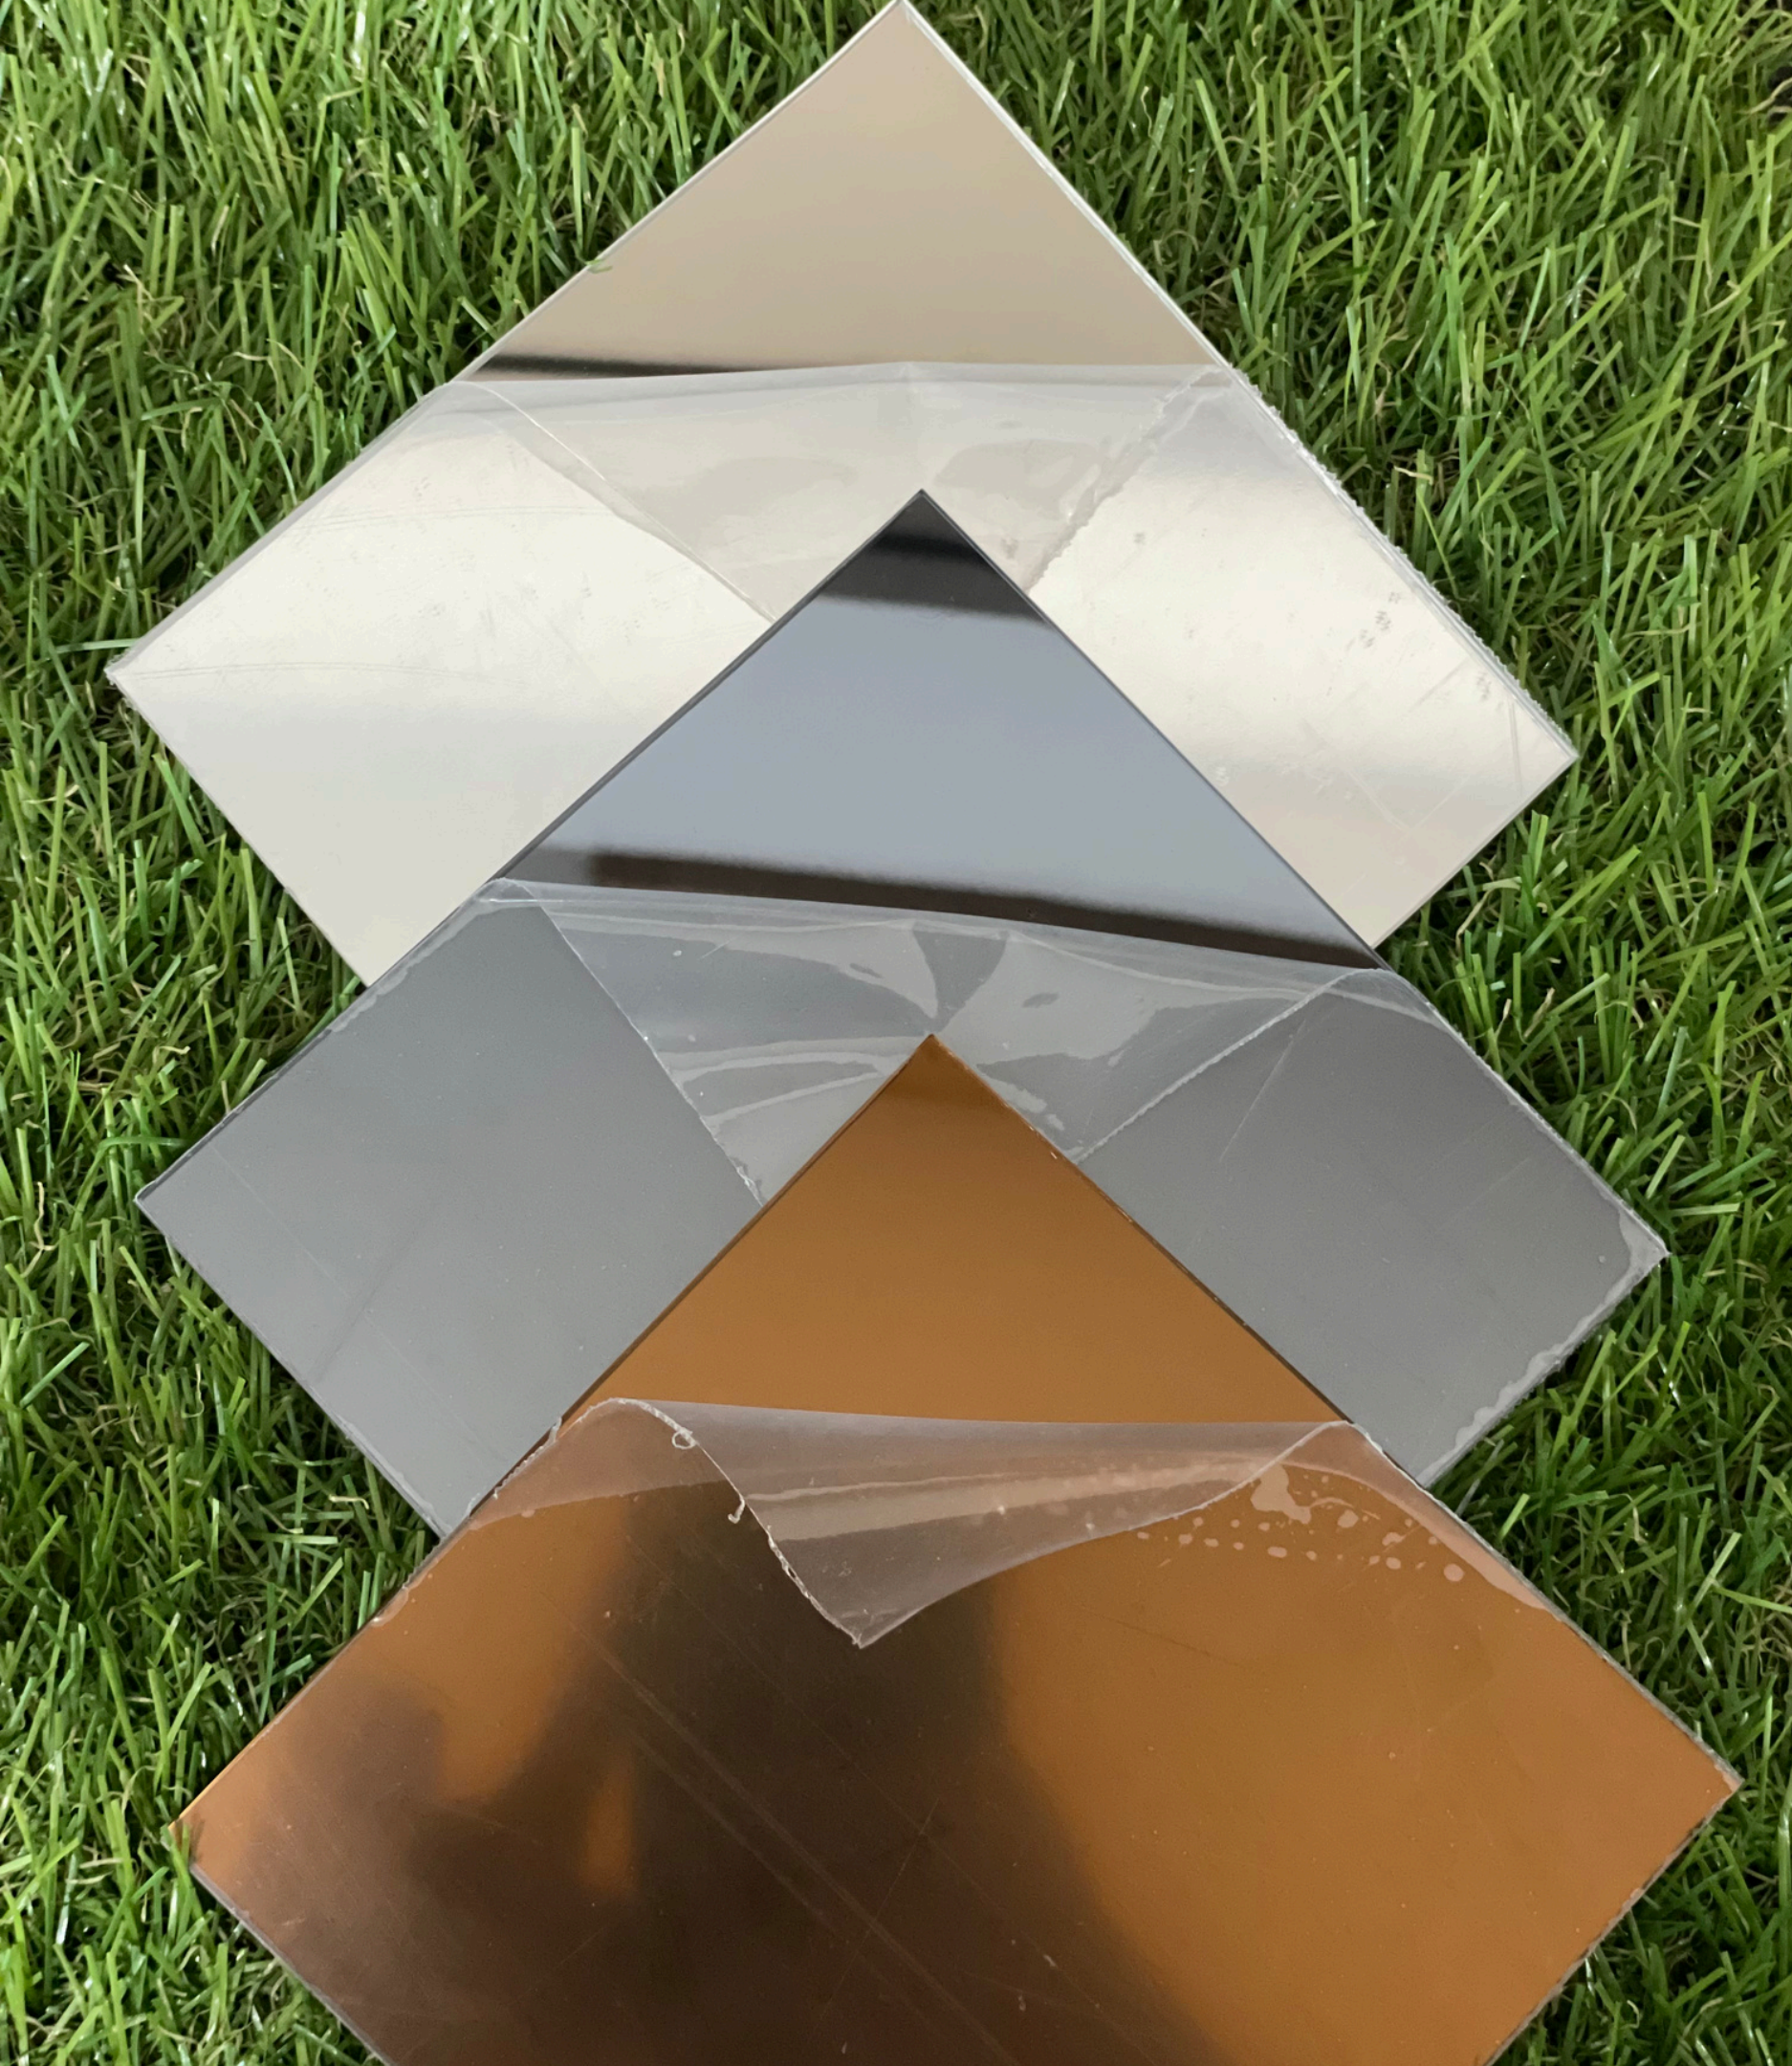

PT. CREATURA DEKORASI INDONESIA
Member of Creatura Group

CREAmirror

Acrylic Mirror Sheets

Acrylic mirror sheet is a versatile material that is popular as a lightweight and shatterproof alternative to glass mirrors. Made from extruded acrylic sheets, acrylic mirrors offer a wide range of advantages and applications.

Colour & Size

Grey

Brown

Silver

Standard Size: 1220x2440mm

Thickness: 2mm

Backing: Grey Paint Backing

Features

- **Lightweight:** Its light weight is easy to install and transport.
- **Shatter Resistant:** More resistant to impact and breakage than glass, making it safer to use.
- **Flexible:** Can be shaped and cut as required, allowing for a variety of designs and applications.
- **Durable:** Resistant to weather and UV rays, suitable for indoor and outdoor use.
- **Wide Range of Colours:** Available in a wide selection of colours to suit design aesthetics.